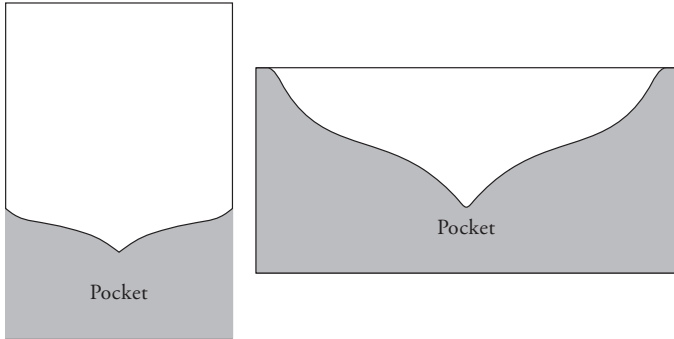

## STYLE Q

Folded Portfolio

Available sizes: *Baronial*

Orientation: *Portrait or Landscape*

Printing: *Foil (1 panel), Digital*

---

## STYLE R

Folded Portfolio

Available sizes: *Grandee*

Orientation: *Portrait or Landscape*

Printing: *Foil (1 panel), Thermo, Flat, Digital,*

## STYLE S

Single Panel, Reveal Mount Pocket *Pocket is mounted to the back of invitation. The default sizing is 1/8" reveal.*

Available size: *A8, Marquis, Grandee*

Orientation: *Portrait (pocket opening and orientation as shown only)*