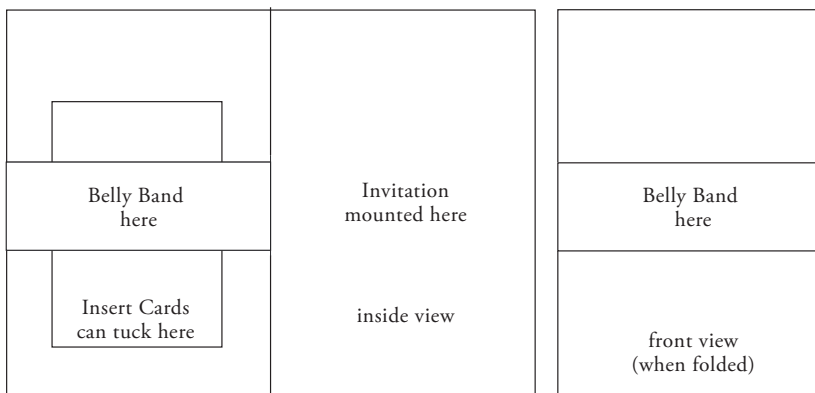

Available sizes: *A8, 7" Square (Marquis Outer)*

Belly Band: *This portfolio has a slit to hold the belly band in place. The band can be printed in letterpress, foil or digital*

Orientation: *Portrait (Belly Band placement and orientation as shown only)*

Printing: *Foil (1 panel), LP, Digital*