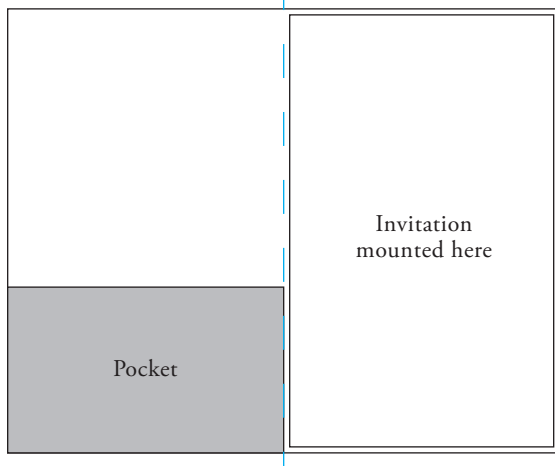

## STYLE A

Single Panel, Reveal Mount Pocket *Pocket is mounted to the back of invitation. The default sizing is 1/8" reveal or 1/8" reverse reveal die cut pockets. Custom sizes available, please inquire for additional information.*

## STYLE R

Folded Portfolio

Available sizes: *Grandee*

Orientation: *Portrait or Landscape*

Printing: *Foil (1 panel), Thermo, Flat, Digital,*

## STYLE S

Single Panel, Reveal Mount Pocket *Pocket is mounted to the back of invitation. The default sizing is 1/8" reveal.*

Available size: *A8, Marquis, Grandee*

Orientation: *Portrait (pocket opening and orientation as shown only)*

## STYLE T

Two Panel Portfolio with Pocket

Available sizes: *A10, Marquis, Royalty Outer*

Orientation: *Portrait*

Printing: *Foil (1 panel), LP, Thermo, Flat, Digital*