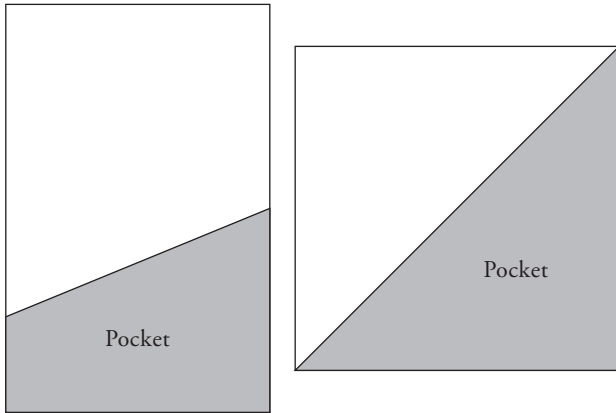

## STYLE T

Two Panel Portfolio with Pocket

Available sizes: *A10, Marquis, Royalty Outer*

Orientation: *Portrait*

Printing: *Foil (1 panel), LP, Thermo, Flat, Digital*

## STYLE U

Pocket *Pocket can hold an invitation and/or enclosures inside.*

Available sizes: *A8*

Orientation: *Portrait (pocket opening and orientation as shown only)*

Printing: *Foil (1 panel), Thermo, Flat, Digital*

## STYLE V

Single Panel, Reveal Mount Pocket *Pocket is mounted to the back of invitation. The default sizing is 1/8" reveal.*

Available size: *A9, Marquis*

Orientation: *Portrait (pocket opening and orientation as shown only)*