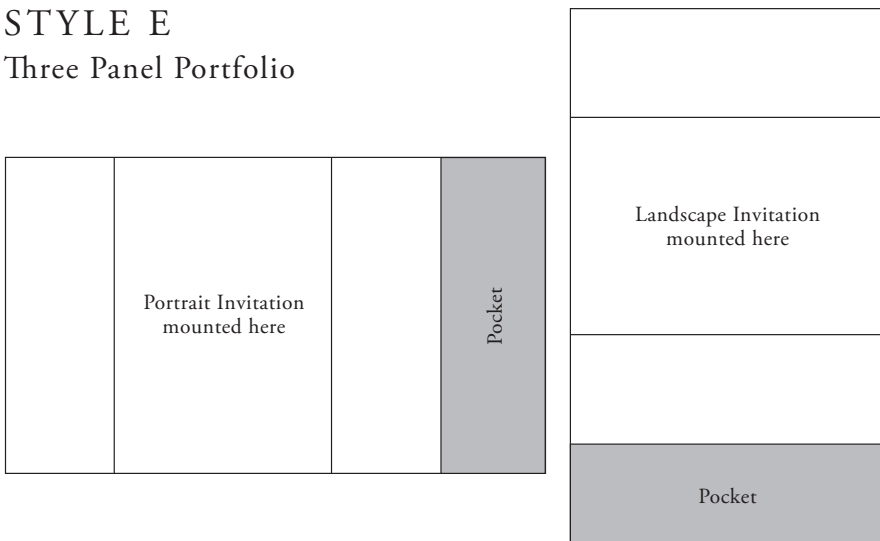

## STYLE A

Single Panel, Reveal Mount Pocket *Pocket is mounted to the back of invitation. The default sizing is 1/8" reveal or 1/8" reverse reveal die cut pockets. Custom sizes available, please inquire for additional information.*

## STYLE D

Square Flap Portfolio with pocket

Available sizes: *A9*

Orientation: *Portrait or Landscape*

Printing: *Foil (1 panel), LP, Digital*

## STYLE E

Three Panel Portfolio

Available sizes: *A7 Outer, A8, A9, A10, Royalty, 7" Square (Marquis), 7.25" Square (Marquis), 8" Square (Supreme) and Duchess*

Orientation: *Pocket placement and orientation as shown only, invitation can be mounted portrait or landscape*