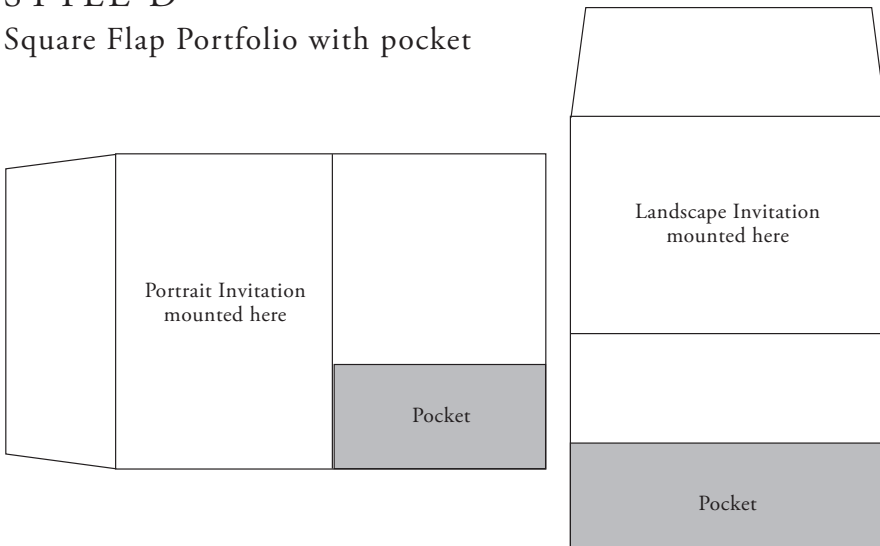

## STYLE A

Single Panel, Reveal Mount Pocket *Pocket is mounted to the back of invitation. The default sizing is 1/8" reveal or 1/8" reverse reveal die cut pockets. Custom sizes available, please inquire for additional information.*

## STYLE C

Pointed Flap Portfolio with pocket

Available sizes: *Marquis, A10, Duchess, Royalty Outer*

Orientation: *Portrait or Landscape (Royalty only)*

Printing: *Foil (1 panel), LP, Digital*

## STYLE D

Square Flap Portfolio with pocket

Available sizes: *A9*

Orientation: *Portrait or Landscape*

Printing: *Foil (1 panel), LP, Digital*

## STYLE E

Three Panel Portfolio

Available sizes: *A7 Outer, A8, A9, A10, Royalty, 7" Square (Marquis), 7.25" Square (Marquis), 8" Square (Supreme) and Duchess*

Orientation: *Pocket placement and orientation as shown only, invitation can be mounted portrait or landscape*