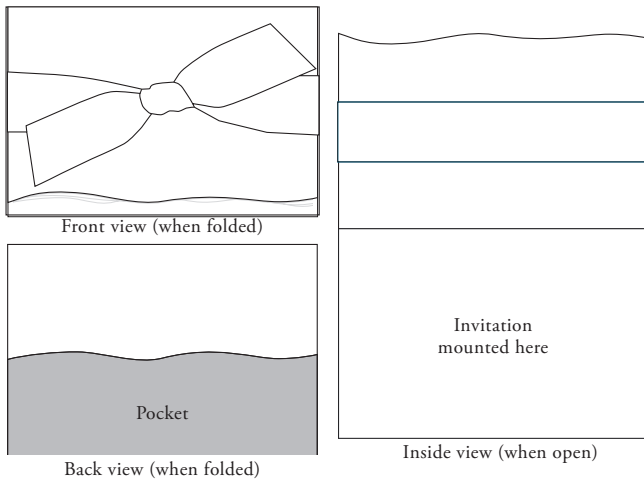

Available sizes: *A8*

Orientation: *Landscape*

Printing: *Foil (1 panel), LP, Thermo, Flat, Digital*

STYLE N

Folded Portfolio