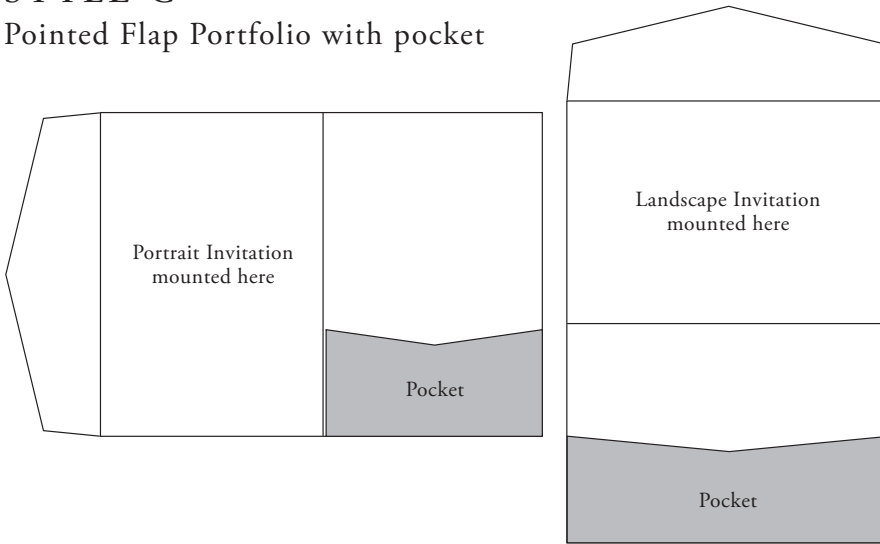

PORTFOLIOS & POCKETS

STYLE C

Pointed Flap Portfolio with pocket

Available sizes: *Marquis, A10, Duchess, Royalty Outer*

Orientation: *Portrait or Landscape (Royalty only)*

Printing: *Foil (1 panel), LP, Digital*